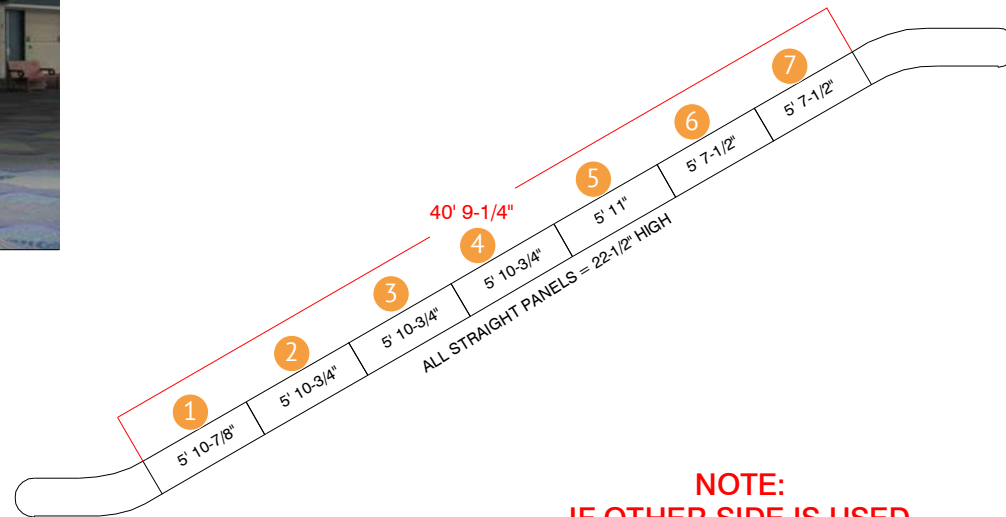

**ESCALATOR
SIDE GLASS PANELS
LEFT & RIGHT-SIDES
ARE THE SAME**

WEST BUILDING LEVEL TWO - ESCALATOR #5

**NOTE:
IF OTHER SIDE IS USED
MIRROR IMAGE**

Irregular Glass Panels for Escalators 1-11

**WEST BUILDING
LEVEL TWO - ESCALATOR #5**

**ESCALATOR
CENTER STEEL SURFACE**