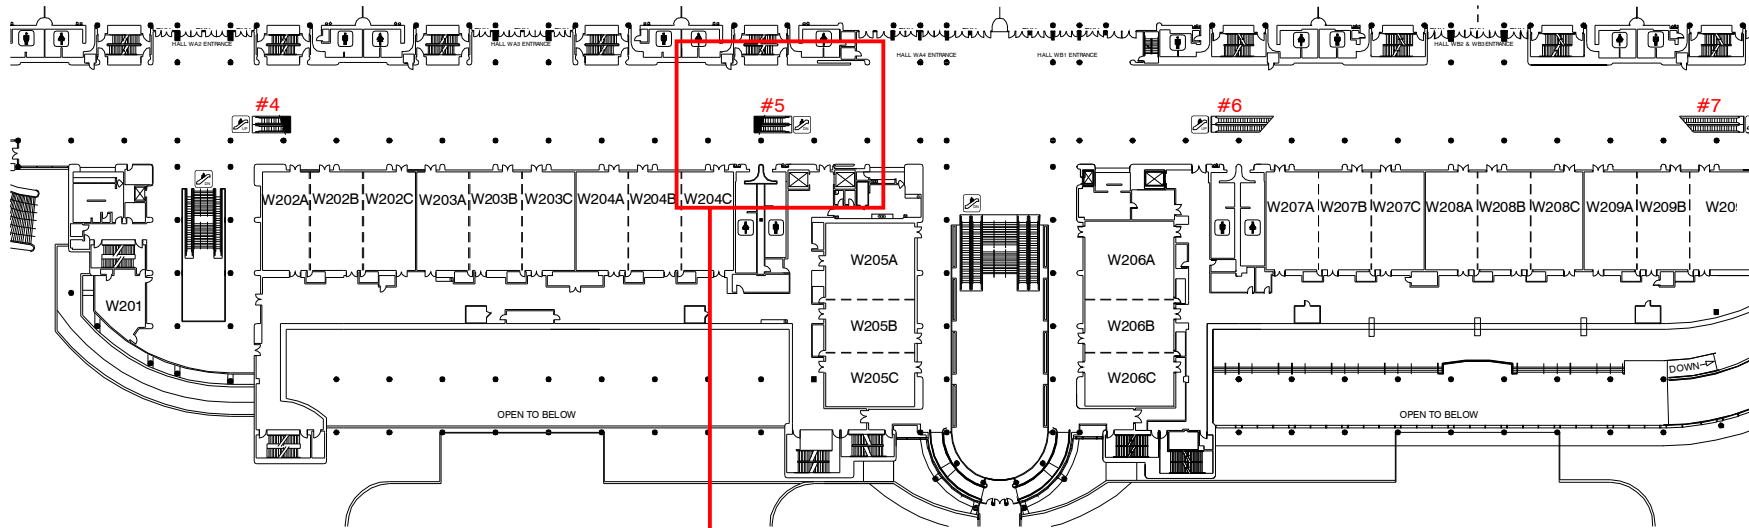

**ESCALATOR
SIDE GLASS PANELS
LEFT & RIGHT-SIDES
ARE THE SAME**

WEST BUILDING LEVEL TWO - ESCALATOR #5

**NOTE:
IF OTHER SIDE IS USED
MIRROR IMAGE**

Irregular Glass Panels for Escalators 1-11

**WEST BUILDING
LEVEL TWO - ESCALATOR #5**

**ESCALATOR
CENTER STEEL SURFACE**