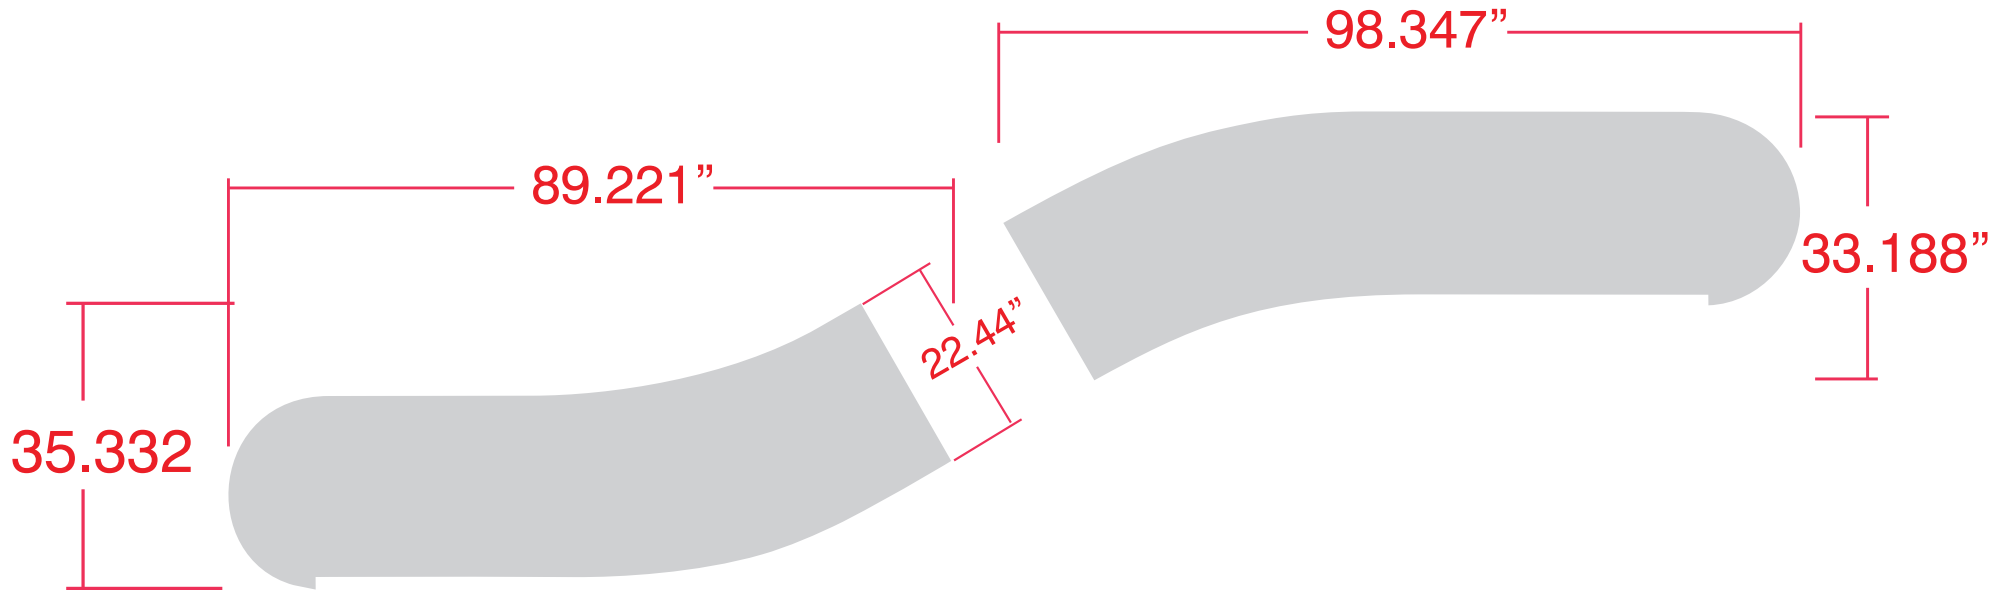

**ESCALATOR
SIDE GLASS PANELS
LEFT & RIGHT-SIDES
ARE THE SAME**

WEST BUILDING LEVEL TWO - ESCALATOR #5

**NOTE:
IF OTHER SIDE IS USED
MIRROR IMAGE**

Irregular Glass Panels for Escalators 1-11

**WEST BUILDING
LEVEL TWO - ESCALATOR #5**

**ESCALATOR
CENTER STEEL SURFACE**